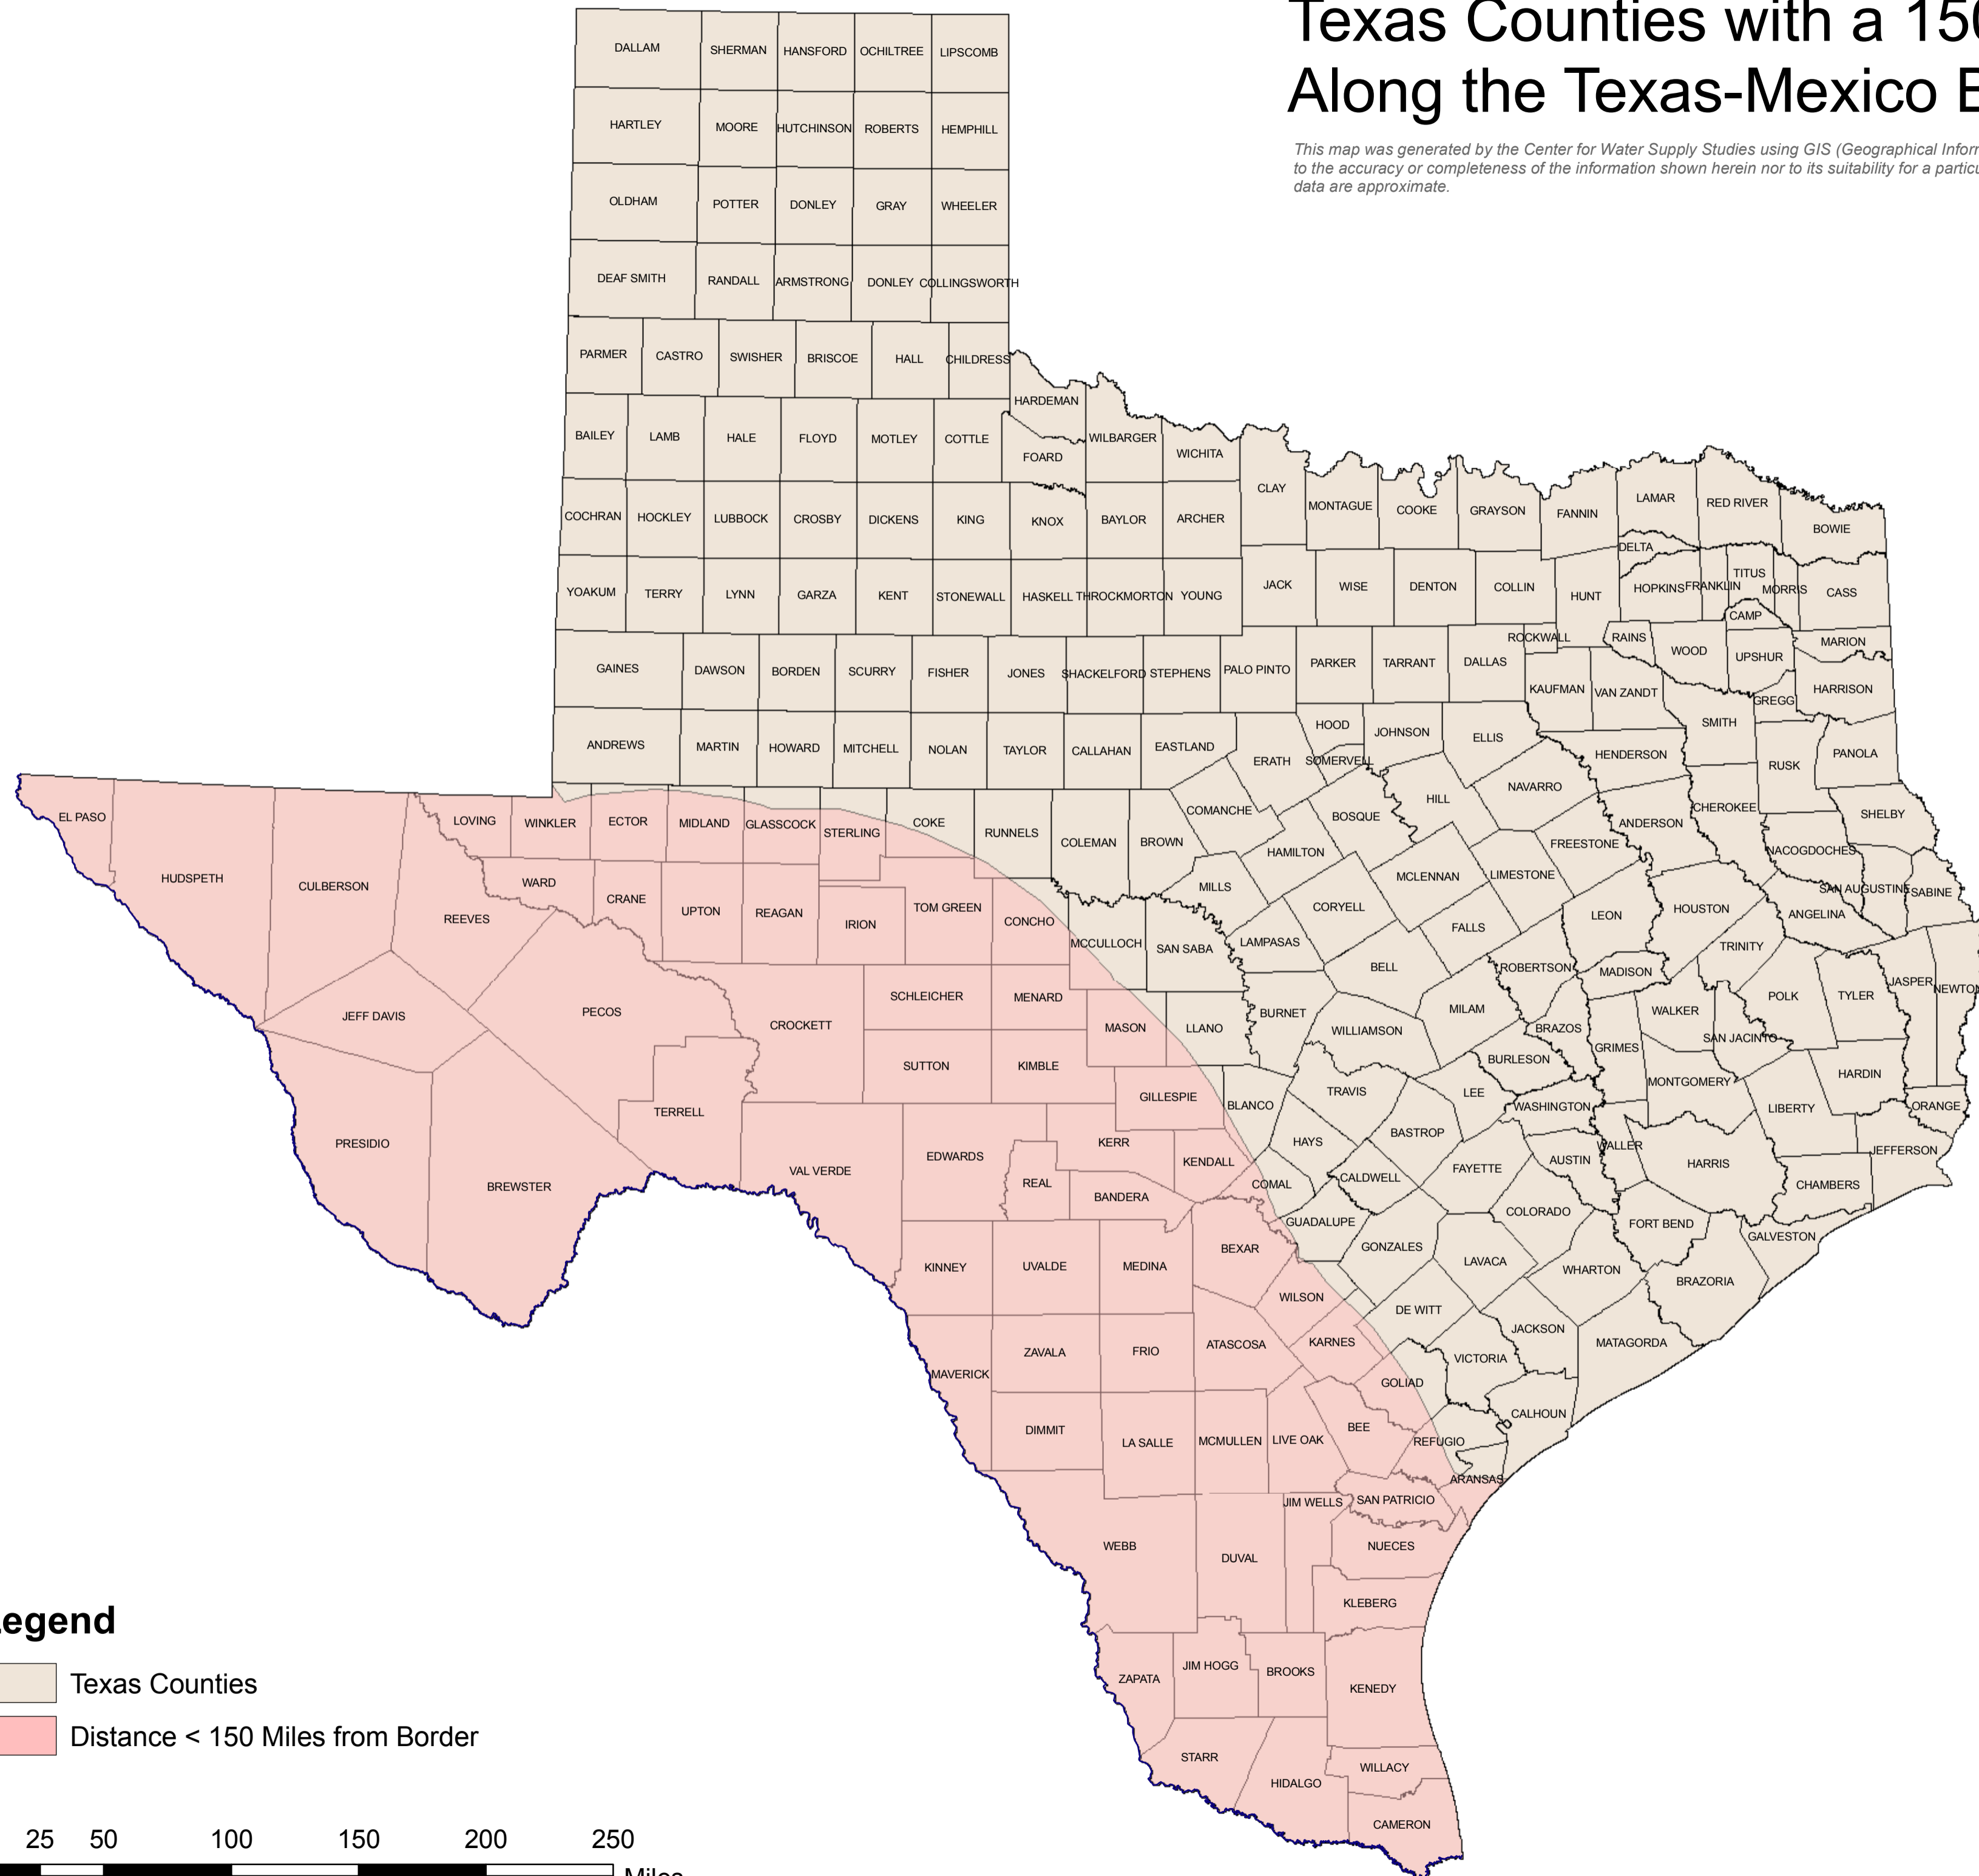

Texas Counties with a 150 Mile Buffer Along the Texas-Mexico Border

This map was generated by the Center for Water Supply Studies using GIS (Geographical Information Systems) software. No claims are made to the accuracy or completeness of the information shown herein nor to its suitability for a particular use. The scale and location of all mapped data are approximate.

Legend

- Texas Counties
- Distance < 150 Miles from Border